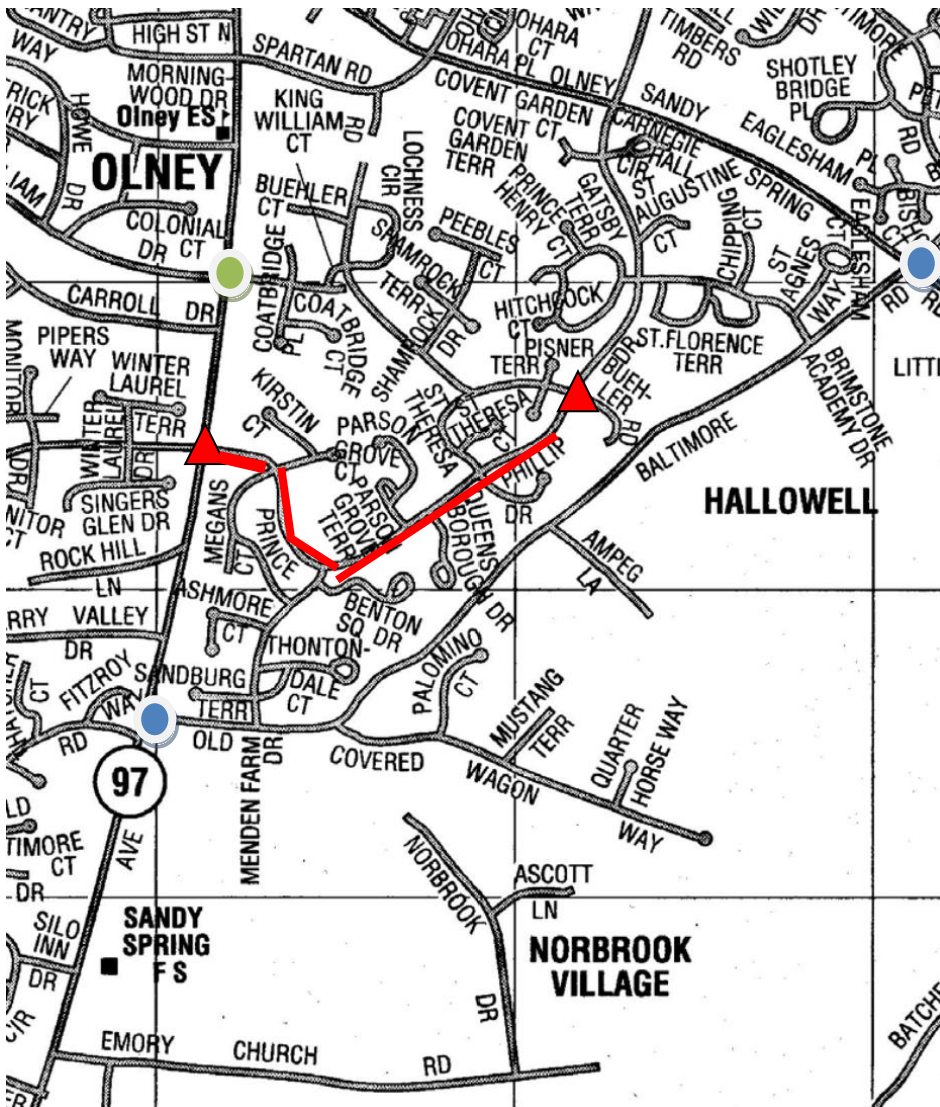

Olney Days 2020 Parade Road Closures

Sunday, April 26, 2020

Roads closed

- Prince Philip Drive from Georgia Avenue to Buehler Drive is closed from Noon to 2:30PM.
- Prince Philip Drive from Buehler Drive to Georgia is one way only for vehicles in the parade and resident traffic from Noon to 2:30PM.
- All Prince Philip traffic is stopped at 2PM while the parade enters Georgia Avenue.
- Georgia Ave north to Spartan Rd closes at 1:45PM until the parade is over.

Alternatives for Prince Philip for Hallowell residents

1. Use Georgia Ave or Old Baltimore Rd
2. To get to roads into the Hallowell residential streets:
 -  King William
 -  Old Baltimore from Georgia Ave and from 108/Sandy Spring Rd

 Noon to 2:30PM

Prince Philip closed from Georgia Ave to Buehler

Prince Philip closed from Buehler to Georgia Ave except only for vehicles in the Parade and local traffic. It closes entirely at 2PM while the Parade enters Georgia Ave.

Alternate entrances to Hallowell not using Prince Philip during road closures