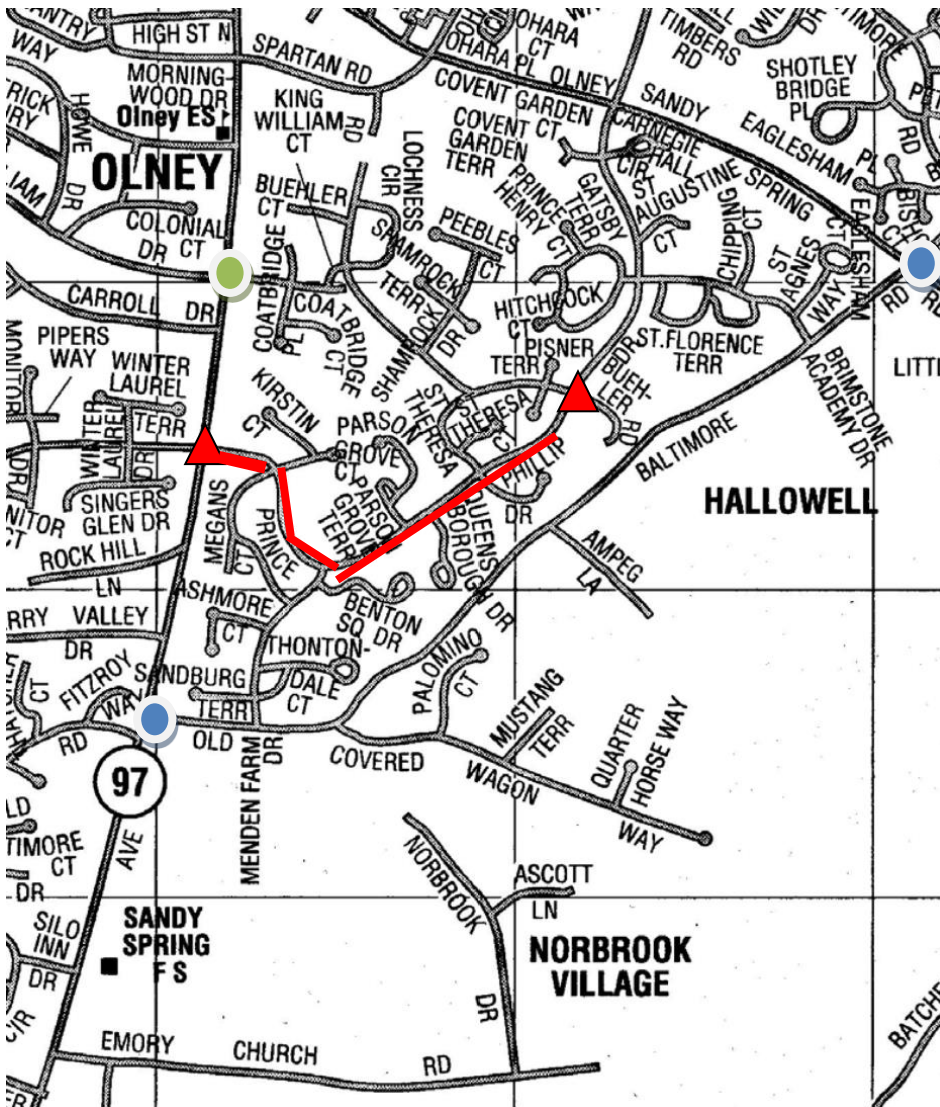

Olney Days 2022 Parade Road Closures

Sunday, May 1, 2022

Roads closed

- Prince Philip Drive from Georgia Avenue to Buehler Drive is closed from Noon to 2:30PM.
- Prince Philip Drive from Buehler Drive to Georgia is one way only for vehicles in the parade and resident traffic from Noon to 2:30PM.
- All Prince Philip traffic is stopped at 2PM while the parade enters Georgia Avenue.
- Georgia Ave north to Spartan Rd closes at 1:45PM until the parade is over.

Alternatives for Prince Philip for Hallowell residents

1. Use Georgia Ave or Old Baltimore Rd
2. To get to roads into the Hallowell residential streets:
 -  King William
 -  Old Baltimore from Georgia Ave and from 108/Sandy Spring Rd

 Noon to 2:30PM

Prince Philip closed from Georgia Ave to Buehler

Prince Philip closed from Buehler to Georgia Ave except only for vehicles in the Parade and local traffic. It closes entirely at 2PM while the Parade enters Georgia Ave.

Alternate entrances to Hallowell not using Prince Philip during road closures