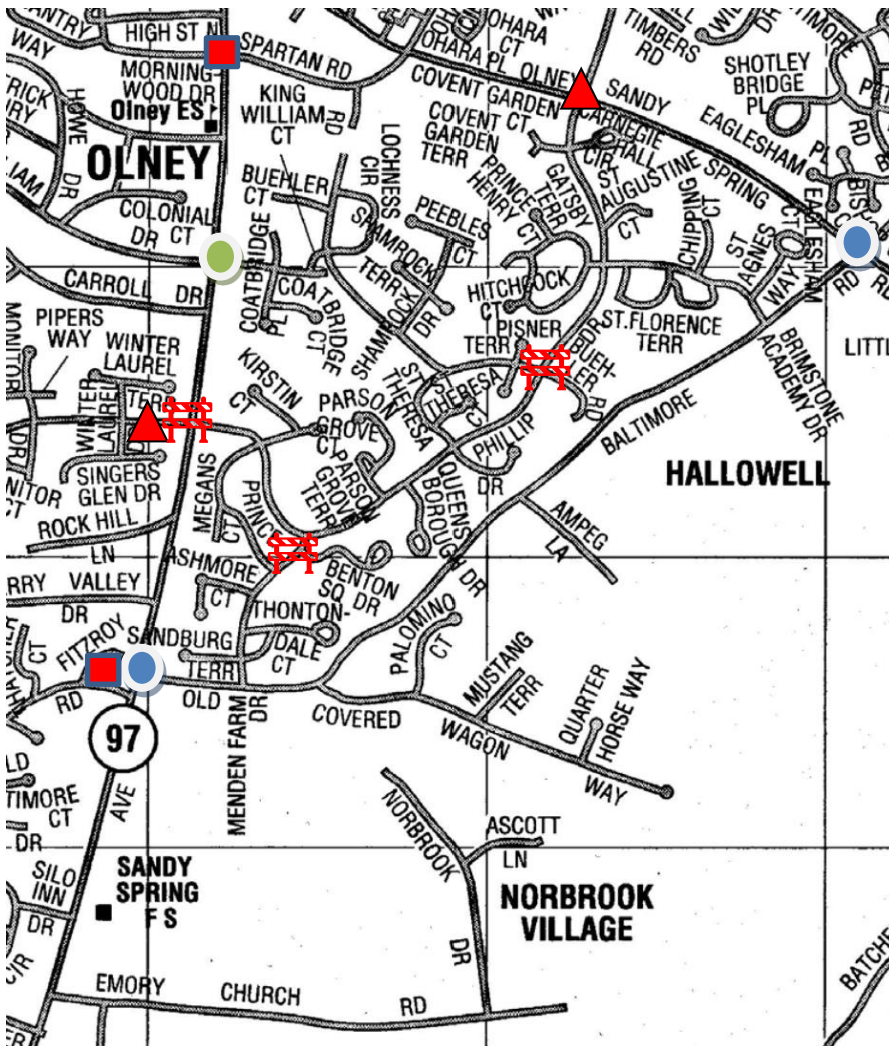

Olney Days 2024 Parade Road Closures

Sunday, April 28, 2024

Roads closed

- Prince Philip Dr from Georgia Ave to Buehler Dr is closed from Noon to 2:30PM.
- Prince Philip Dr from Buehler Dr to Georgia is one way only for vehicles in the parade and HOA resident traffic from Noon to 2:30PM.
- Prince Philip Dr from Georgia Ave to 108 traffic stops at 1:45PM while the parade enters Georgia Ave.
- Menden Farm is closed at Prince Philip Noon to 2:30PM
- Georgia Ave from Old Baltimore Rd north to Spartan Rd closes at 1:45PM until the parade is over.

Alternatives to Prince Philip for HOA residents

To get into the HOA residential streets:

- King William
- Old Baltimore from Georgia Ave and from 108

Noon to 2:30PM **Old Baltimore Rd** will have heavier than usual traffic due to parade staging on Prince Philip.

Noon to 2:30PM
Prince Philip closed from Georgia Ave to Buehler
Prince Philip closed from Buehler to Georgia Ave except only for vehicles in the Parade and local HOA traffic
Menden Farm is closed at Prince Philip

1:45PM
Prince Philip between 108 and Georgia closes entirely at 1:45PM while the Parade enters Georgia Ave

1:45PM
NB Georgia from Old Baltimore Rd to Spartan Road closed for the parade

Alternate entrances to neighborhoods not using Prince Philip during road closures